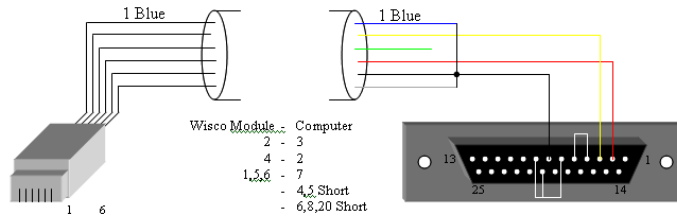

RJ 45 (to Wisco Module) ↔ DB 9 Female (to Computer)

RJ 45 (to Wisco Module) ↔ DB 25 Female (to Computer)

RJ 45 (to Wisco Module) ↔ DB 9 male (to Modem)

RJ 45 (to Wisco Module) ↔ DB 25 male (to Modem)