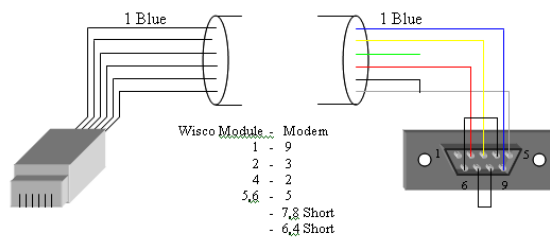

RJ 45 (to Wisco Module) ↔ DB 9 Female (to Computer)

RJ 45 (to Wisco Module) ↔ DB 25 Female (to Computer)

RJ 45 (to Wisco Module) ↔ DB 9 male (to Modem)

RJ 45 (to Wisco Module) ↔ DB 25 male (to Modem)