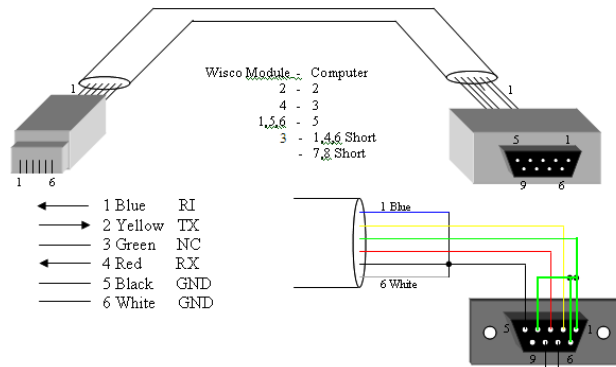

RJ 45 (to Wisco Module) ↔ DB 9 Female (to Computer)

RJ 45 (to Wisco Module) ↔ DB 25 Female (to Computer)

RJ 45 (to Wisco Module) ↔ DB 9 male (to Modem)

RJ 45 (to Wisco Module) ↔ DB 25 male (to Modem)